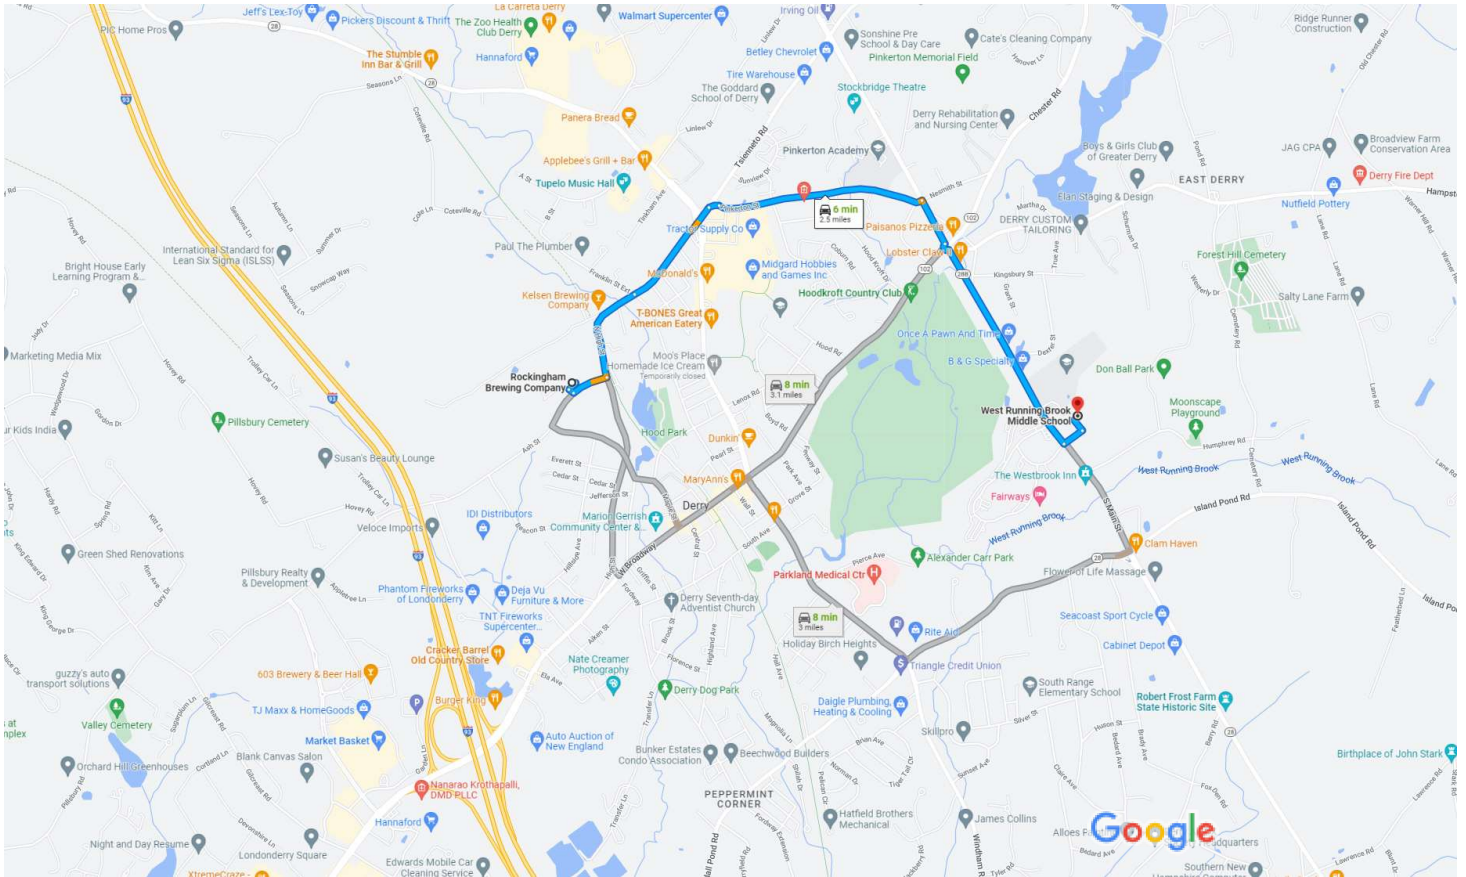

Rockingham Brewing Company, 1 Corporate Park Dr Unit #1, Derry, NH 03038 to West Running Brook Middle School, 1 W Running Brook Ln, Derry, NH 03038

Drive 2.5 miles, 6 min

Map data ©2023 Google 1000 ft

 via Pinkerton St and Londonderry Turnpike/S Main St **6 min**
2.5 miles
Fastest route now due to traffic conditions

 via W Broadway **8 min**
3.1 miles

 via Birch St and Rockingham Rd **8 min**
3.0 miles

Explore West Running Brook Middle School